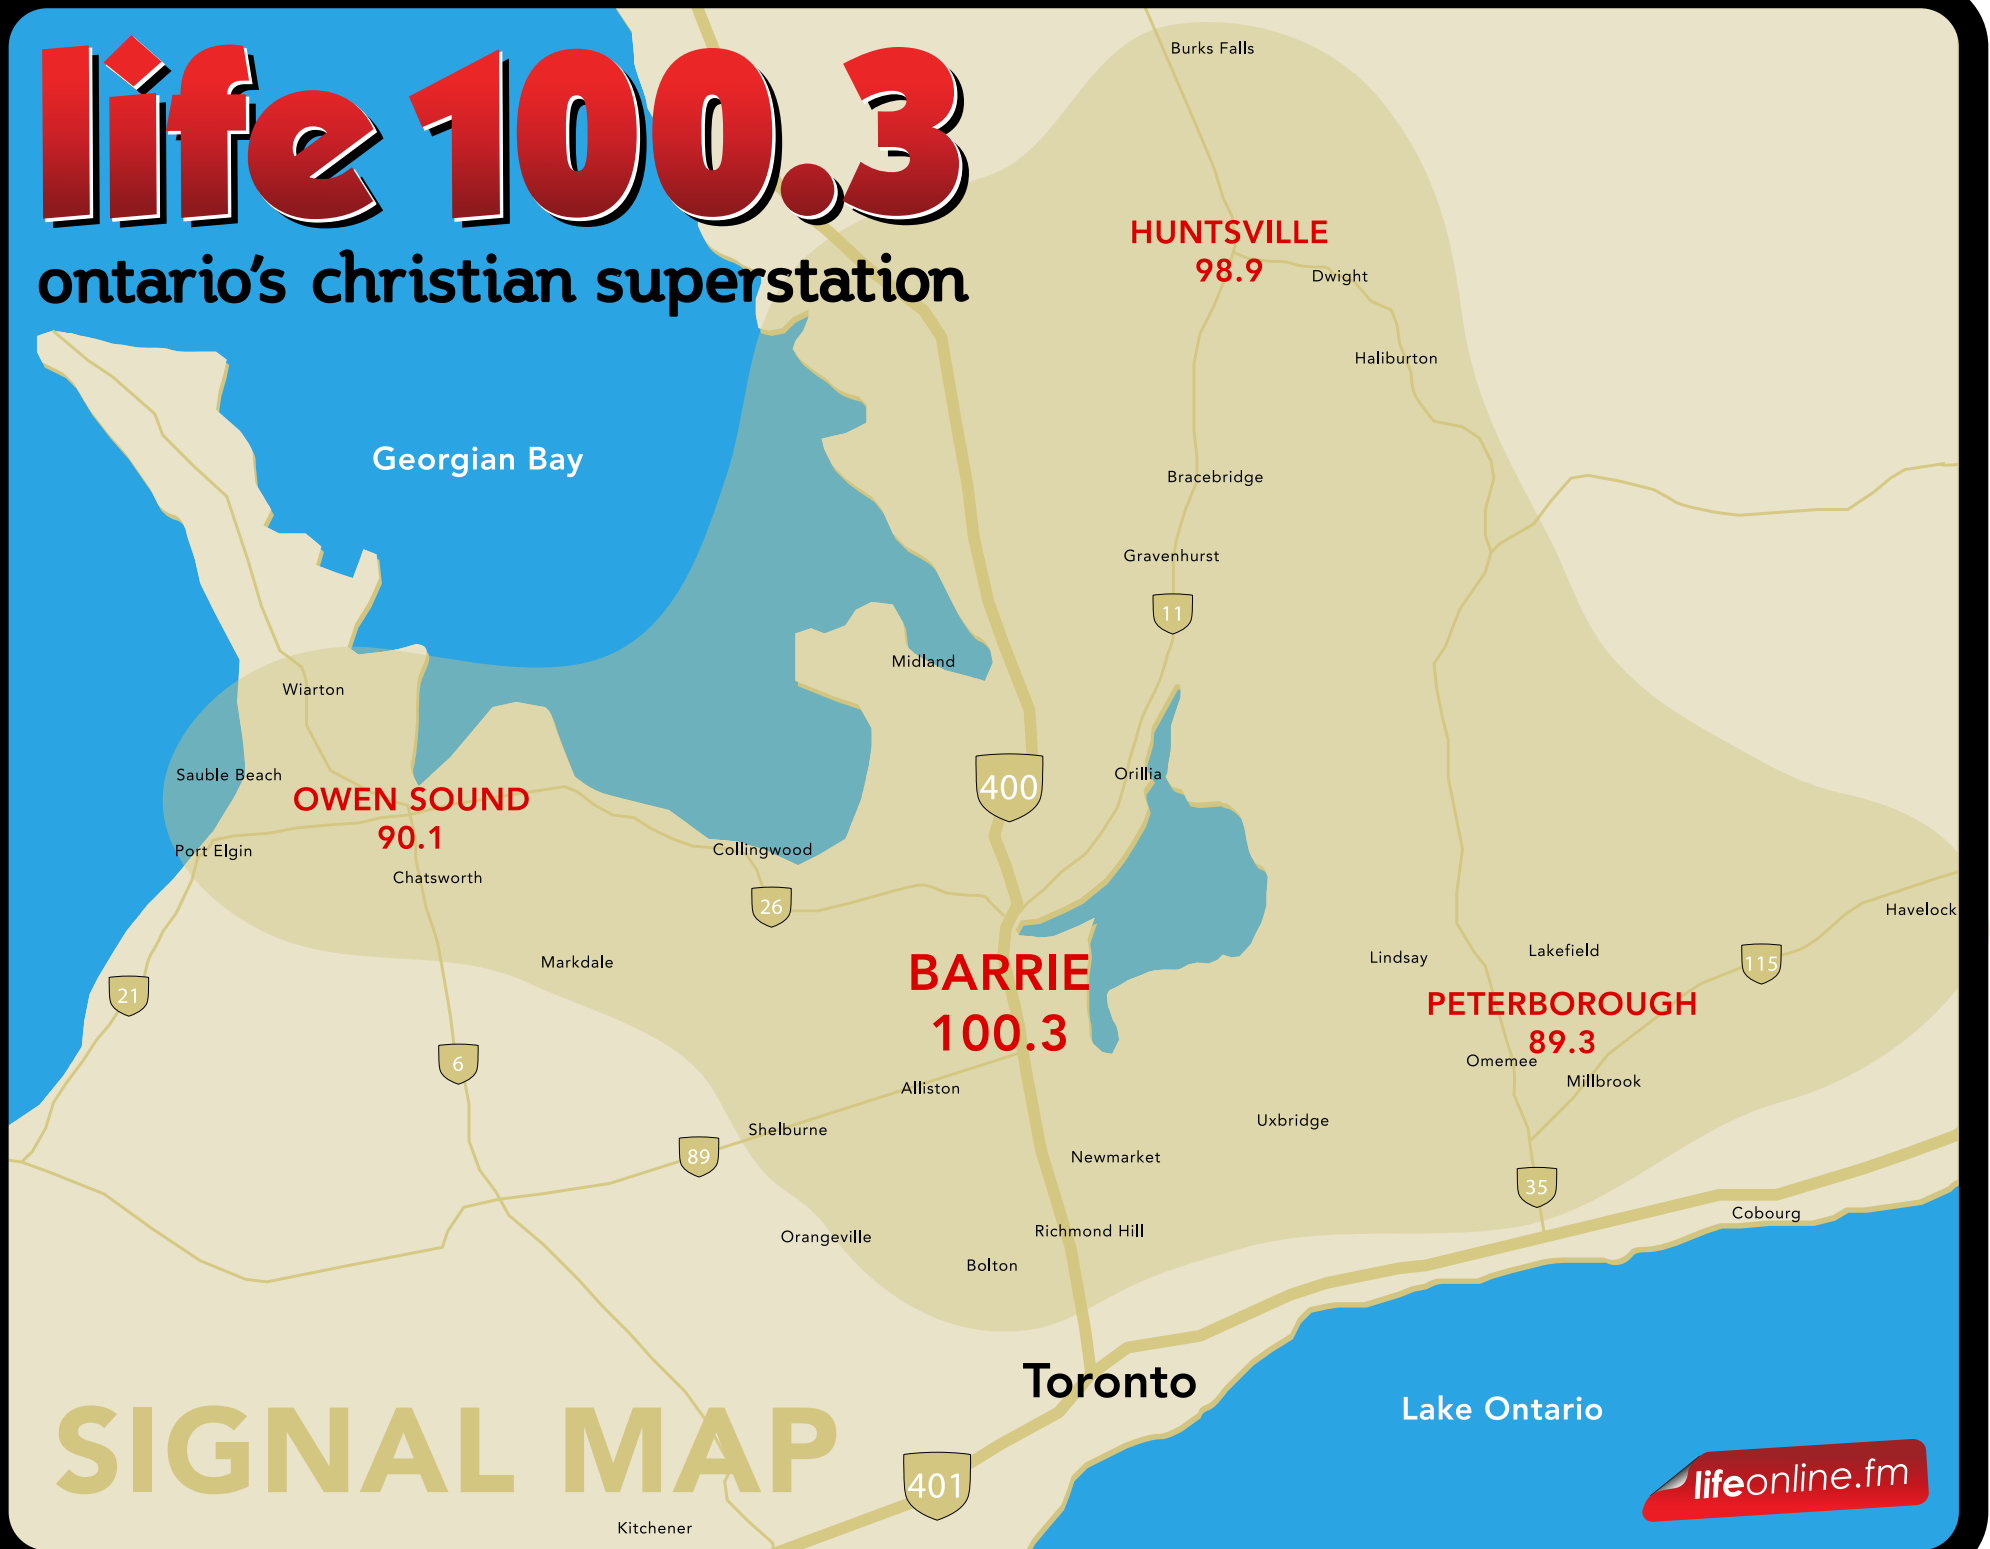

life 100.3

ontario's christian superstation

SIGNAL MAP

lifeonline.fm